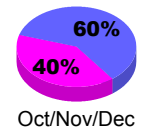

Membership Results
2012-2013

Membership
2011-2012

Month	Net Memb Goal	Actual New Memb	Actual Dropped Memb	Gain/Loss of Memb	Gain/Loss of Memb
Jul/Aug/Sep		13	-24	-11	-3
Oct/Nov/Dec		36	-69	-33	-84
Jan/Feb/Mar					54
Totals		49	-93	-44	-33

Membership Results 2012-2013

Goal, New, Dropped, Gain/Loss

Comparison of Membership Gain/Loss

Current Year Compared to the Previous Year

Gender Comparison 2012-2013

Jan/Feb/Mar

Male

Female