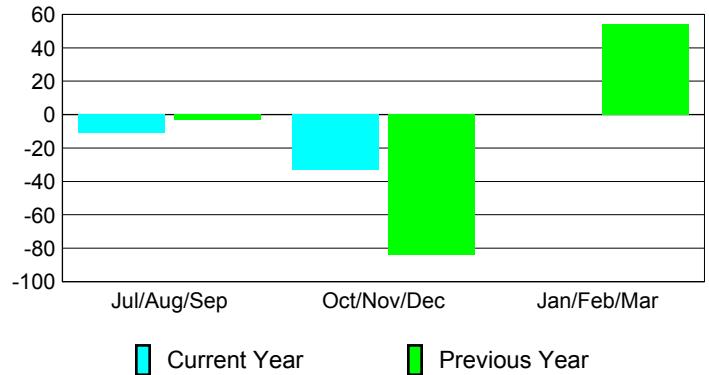

Membership Results
2012-2013

Membership
2011-2012

Month	Net Memb Goal	Actual New Memb	Actual Dropped Memb	Gain/Loss of Memb	Gain/Loss of Memb
Jul/Aug/Sep		13	-24	-11	-3
Oct/Nov/Dec		36	-69	-33	-84
Jan/Feb/Mar					54
Totals		49	-93	-44	-33

Membership Results 2012-2013

Goal, New, Dropped, Gain/Loss

Comparison of Membership Gain/Loss

Current Year Compared to the Previous Year

Gender Comparison 2012-2013

Jan/Feb/Mar

Male

Female