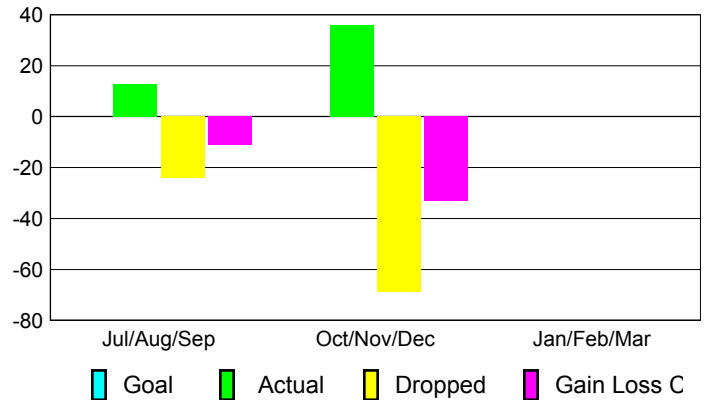

Membership Results 2012-2013

Goal, New, Dropped, Gain/Loss

Comparison of Membership Gain/Loss

Current Year Compared to the Previous Year