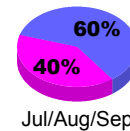

Membership Results
2012-2013

Membership
2011-2012

Month	Net Memb Goal	Actual New Memb	Actual Dropped Memb	Gain/Loss of Memb	Gain/Loss of Memb
Jul/Aug/Sep		13	-24	-11	-3
Oct/Nov/Dec		36	-69	-33	-84
Jan/Feb/Mar					54
Totals		49	-93	-44	-33

Membership Results 2012-2013

Goal, New, Dropped, Gain/Loss

Comparison of Membership Gain/Loss

Current Year Compared to the Previous Year

Gender Comparison 2012-2013

Jan/Feb/Mar

Male

Female