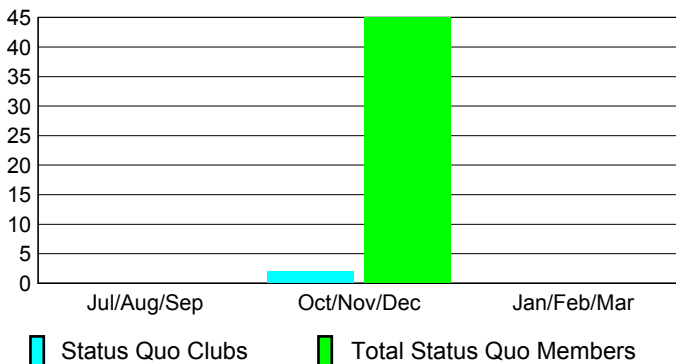

Club Results 2012-2013

Goal, New, Dropped, Gain/Loss

Comparison of Club Gain/Loss

Current Year Compared to the Previous Year

YTD Status Quo Clubs 2012-2013

Status Quo Clubs Compared to Status Quo Members

MEMBERSHIP

Membership Results
2012-2013

Membership
2011-2012

Month	Net Memb Goal	Actual New Memb	Actual Dropped Memb	Gain/Loss of Memb	Gain/Loss of Memb
Jul/Aug/Sep		13	-24	-11	-3
Oct/Nov/Dec		36	-69	-33	-84
Jan/Feb/Mar					54
Totals		49	-93	-44	-33