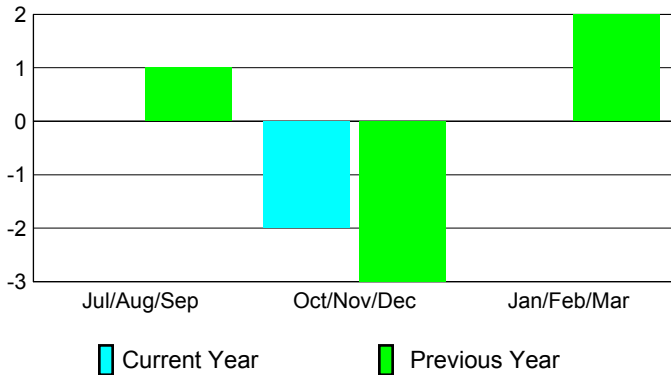

2012-2013 GMT Reports for District (or Undistricted) **District LA 4**

GMT: Ricardo Shoiti Komatsu

Location: BRAZIL

GMT CA: 3

CLUBS

Club Results
2012-2013

Clubs
2011-2012

Month	New Club Goal	Actual New Clubs	Actual Dropped Clubs	Gain/Loss of Clubs	Gain/Loss of Clubs
Jul/Aug/Sep		0	0	0	1
Oct/Nov/Dec		0	-2	-2	-3
Jan/Feb/Mar					2
Totals		0	-2	-2	0

Club Results 2012-2013

Goal, New, Dropped, Gain/Loss

Comparison of Club Gain/Loss

Current Year Compared to the Previous Year

YTD Status Quo Clubs 2012-2013

Status Quo Clubs Compared to Status Quo Members

MEMBERSHIP