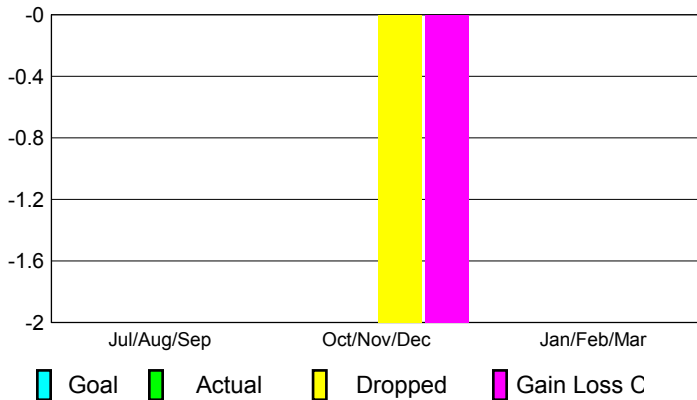

2012-2013 GMT Reports for District (or Undistricted) **District LA 4**

GMT: Ricardo Shoiti Komatsu

Location: BRAZIL

GMT CA: 3

CLUBS

Club Results
2012-2013

Clubs
2011-2012

Month	New Club Goal	Actual New Clubs	Actual Dropped Clubs	Gain/Loss of Clubs	Gain/Loss of Clubs
Jul/Aug/Sep		0	0	0	1
Oct/Nov/Dec		0	-2	-2	-3
Jan/Feb/Mar					2
Totals		0	-2	-2	0

Club Results 2012-2013

Goal, New, Dropped, Gain/Loss

Comparison of Club Gain/Loss

Current Year Compared to the Previous Year

YTD Status Quo Clubs 2012-2013

Status Quo Clubs Compared to Status Quo Members

MEMBERSHIP